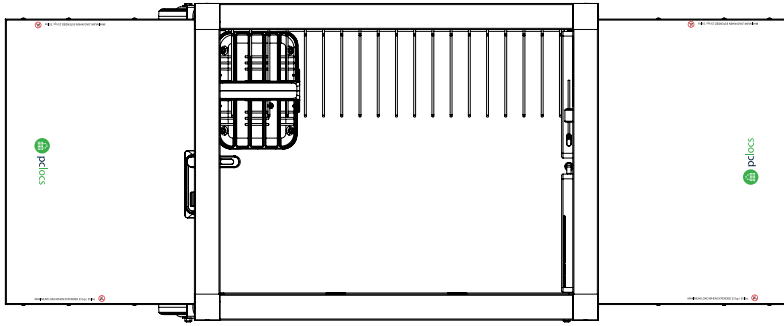

Carrier 40 Cart™ Specifications

Charging

Charge up to 40 devices at once. Equipped with an ECO Safe Charge power management system, which automatically stages the availability of power to each device, reducing the possibility of a momentary electrical overload when multiple devices are powered on at the same time.

Large baskets by PC Locs

Internal slot dimensions (mm): 350(H) x 234.2(L) x 24.5(W)
External basket dimensions (mm): 436.4(H) x 249.1(L) x 180.5(W)
Colours: 2x Green, 2x Blue, 2x Red, 2x Yellow

Accessories

Includes: Combination padlock, padlock silicone case, device mat, velcro cable ties and numbered stickers.
Optional extra: Heavy duty anchor kit to secure the whole cart down, Carrier Device Racks to use when the devices are too big to fit inside the Baskets by PC Locs. Install 2 Racks per Carrier 40 Cart to accommodate larger Chromebooks and Laptops.

Construction

Welded steel for strength and durability

External dimensions

mm: 855(L) x 670(W) x 934(H)
weight: 72.3 kg

Certification

SAA (Australia)
CE (Europe)
ETL Listed (USA and Canada)

www.pclocs.com.au
Phone: 1300 725 627
sales@pclocs.com.au