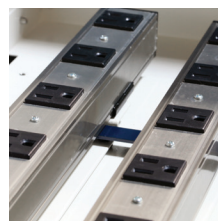

Flexi Power System. Designed to accommodate a variety of devices on the market, these power strips slide on a track to make space for just about any type of device cords or power bricks.