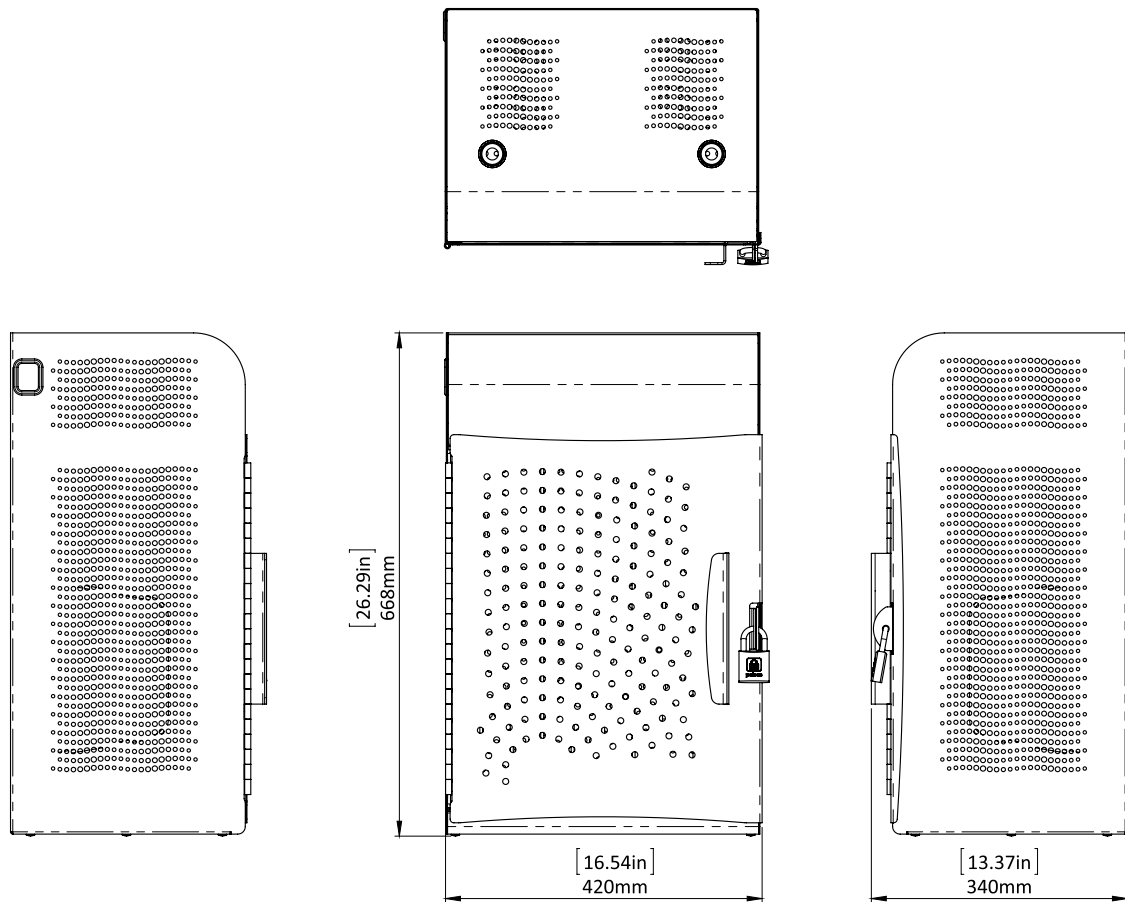

# Carrier 10 Charging Station™ Specifications

## Baskets by PC Locs (green and blue)

Internal slot dimensions (maximum size allocated for a device)

mm: 350(H) x 234.2(L) x 24(W)

inches: 13.78(H) x 9.22(L) x 0.94(W)

External basket dimensions

mm: 436.4(H) x 249.1(L) x 180.5(W)

inches: 17.18(H) x 9.81(L) x 7.11(W)

## External dimensions

mm: 340(L) x 420(W) x 668(H)

inches: 13.37(L) x 16.54(W) x 26.29(H)

weight: 20 kg | 44.1 lbs