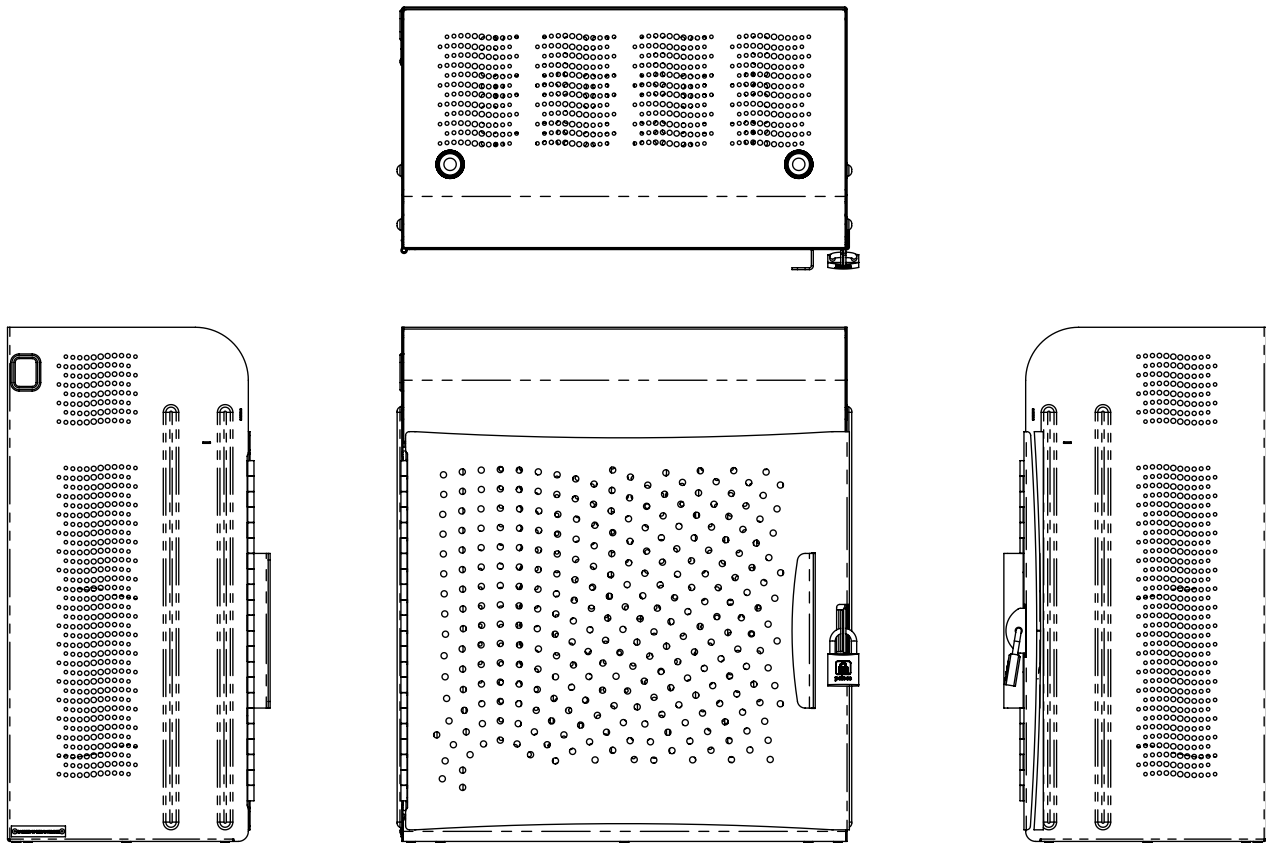

Carrier 15 Charging Station™ Specifications

Charging

Charge up to 15 Tablets or Chromebooks at once. The Carrier 15 Charging Station is equipped with two 8-way Power Distribution Units with overload protection. A single IEC cable plugs into a standard AC outlet.

Large baskets by PC Locs

Internal slot dimensions (mm): 350(H) x 234.2(L) x 24.5(W)
External basket dimensions (mm): 436.4(H) x 249.1(L) x 180.5(W)
Colours: 1x Green, 1x Blue, 1x Red

Device Racks (for devices bigger than the Baskets)

Internal slot dimensions (mm): 475(H) x 295(L) x 31(W)

Warranty¹

Lifetime on chassis
One year on electrical

Power

Input: 110~240 VAC/10A max
Includes Overload Protection

Colour

Ripple finish powder coat:
Charcoal and white

Construction

Welded steel for strength and durability

External dimensions

mm: 596(L) x 340(W) x 708(H)
weight: 29 kg

Certification

SAA (Australia)

www.pclocs.com.au
Phone: 1300 725 627
sales@pclocs.com.au