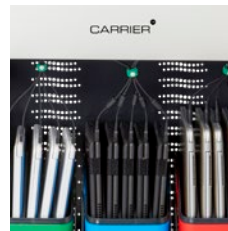

# Carrier 10 & 15 Charging Station™

Charge, store, secure  
and carry up to 10 or  
15 of almost any device.

Carrier 10 Specs: 668 (H) x 420 (W) x 340 (D) mm | 20 kgs  
Carrier 15 Specs: 708 (H) x 596 (W) x 340 (D) mm | 29 kgs

## PC Locs makes life easier.

**Baskets by PC Locs.** Slotted device Baskets by PC Locs make device deployments faster, safer and more efficient. Teachers can get back teaching time thanks to the baskets, giving students more time for learning.

**Organised Cables and Hidden Power Packs.** Minimise classroom chaos by keeping those annoying cables secure once and for all. Cables stay organised in the unique top channel, allowing you to plug in devices quickly after each use. Power Packs are stored in a separate compartment, making sure they don't sprout legs and wander off.

**Easy Cable Management.** PC Locs cable management has been simplified so that you can wire an entire Charging Station in minutes. Save time with set up and gain time using your Charging Station.